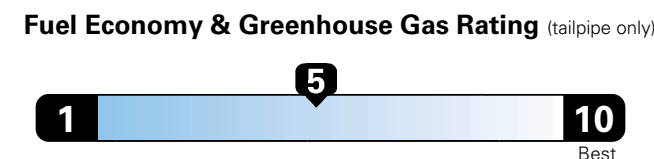

Fuel Economy and Environment

Gasoline Vehicle

Fuel Economy These estimates reflect new EPA methods beginning with 2017 models.
25 MPG **22** city **30** highway
 combined city/hwy
4.0 gallons per 100 miles

Small SUV 2WD range from 18 to 120 MPGe. The best vehicle rates 136 MPGe.

You spend \$750 in fuel costs over 5 years compared to the average new vehicle.

Annual fuel cost \$1,550

This vehicle emits 357 grams CO2 per mile. The best emits 0 grams per mile (tailpipe only). Producing and distributing fuel also creates emissions; learn more at fuelconomy.gov.