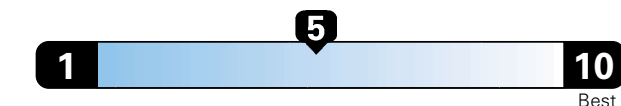

2019 MODEL YEAR

Jeep® RENEGADE SPORT FWD

For more information visit: www.jeep.com
or call 1-877-IAM-JEEP

FCA US LLC

THIS VEHICLE IS MANUFACTURED TO MEET SPECIFIC UNITED STATES REQUIREMENTS. THIS VEHICLE IS NOT MANUFACTURED FOR SALE OR REGISTRATION OUTSIDE OF THE UNITED STATES.

MANUFACTURER'S SUGGESTED RETAIL PRICE OF THIS MODEL INCLUDING DEALER PREPARATION

Base Price: $22,025

JEOP RENEGADE SPORT 4X2
Exterior Color: Granite Crystal Metallic Clear-Coat Exterior Paint
Interior Color: Black Interior Colors
Interior: Cloth Low-Back Bucket Seats
Engine: 2.4L I4 Zero Evap M-Air Engine
Transmission: 9-Speed Automatic Transmission
STANDARD EQUIPMENT (UNLESS REPLACED BY OPTIONAL EQUIPMENT)
FUNCTIONAL/SAFETY FEATURES

- Advanced Multistage Front Airbags
- Supplemental Side-Curtain Front and Rear Airbags
- Supplemental Front Seat-Mounted Side Airbags
- Driver Inflatable Knee-Bolster Airbag
- LATCH Ready Child Seat Anchor System
- ParkView® Rear Back-Up Camera
- 4-Wheel Disc Anti-Lock Brakes
- Electric Park Brake
- Electronic Stability Control
- Electronic Roll Mitigation
- All Speed Traction Control
- Push-Button Start
- Electric Power Steering
- Capless Fuel-Fill
- Daytime Running Lamp System
- Hill Start Assist
- Tire Pressure Monitoring Display

INTERIOR FEATURES