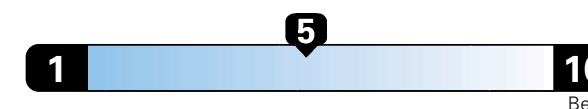

Fuel Economy and Environment

Gasoline Vehicle

Fuel Economy These estimates reflect new EPA methods beginning with 2017 models.
25 MPG **22** city **30** highway
 combined city/hwy
4.0 gallons per 100 miles

Small SUV 2WD range from 18 to 120 MPGe. The best vehicle rates 136 MPGe.

You spend \$750 in fuel costs over 5 years compared to the average new vehicle.

Annual fuel cost \$1,550

Fuel Economy & Greenhouse Gas Rating (tailpipe only)