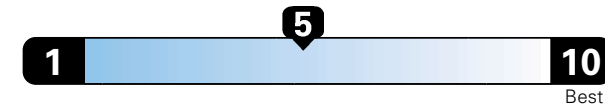

4.0 gallons per 100 miles

You spend

\$750

in fuel costs over 5 years compared to the average new vehicle.

Annual fuel cost

\$1,550

Fuel Economy & Greenhouse Gas Rating (tailpipe only)

This vehicle emits 357 grams CO2 per mile. The best emits 0 grams per mile (tailpipe only). Producing and distributing fuel also creates emissions; learn more at fuel economy.gov.