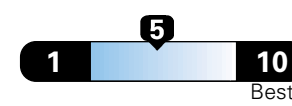

Smog Rating (tailpipe only)

Actual results will vary for many reasons, including driving conditions and how you drive and maintain your vehicle. The average new vehicle gets 27 MPG and cost $7,000 to fuel over 5 years. Cost estimates are based on 15,000 miles per year at $2.55 per gallon. MPGe is miles per gasoline gallon equivalent. Vehicle emissions are a significant cause of climate change and smog.

fuelconomy.gov

Calculate personalized estimates and compare vehicles