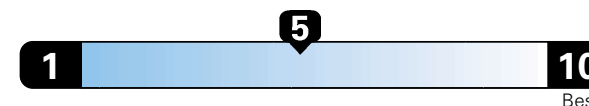

4.0 gallons per 100 miles

You spend

\$750

in fuel costs over 5 years compared to the average new vehicle.

Annual fuel cost

\$1,550

Fuel Economy & Greenhouse Gas Rating (tailpipe only)

This vehicle emits 357 grams CO2 per mile. The best emits 0 grams per mile (tailpipe only). Producing and distributing fuel also creates emissions; learn more at fuelconomy.gov.