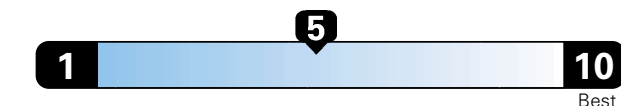

2019 MODEL YEAR

Jeep® RENEGADE SPORT FWD

For more information visit: www.jeep.com
or call 1-877-IAM-JEEP

FCA US LLC

THIS VEHICLE IS MANUFACTURED TO MEET SPECIFIC UNITED STATES REQUIREMENTS. THIS VEHICLE IS NOT MANUFACTURED FOR SALE OR REGISTRATION OUTSIDE OF THE UNITED STATES.

MANUFACTURER'S SUGGESTED RETAIL PRICE OF THIS MODEL INCLUDING DEALER PREPARATION

Base Price: $22,025

JEOP RENEGADE SPORT 4X2
Exterior Color: Granite Crystal Metallic Clear-Coat Exterior Paint
Interior Color: Black Interior Colors
Interior: Cloth Low-Back Bucket Seats
Engine: 2.4L I4 Zero Evap M-Air Engine
Transmission: 9-Speed Automatic Transmission
STANDARD EQUIPMENT (UNLESS REPLACED BY OPTIONAL EQUIPMENT)
FUNCTIONAL/SAFETY FEATURES

Advanced Multistage Front Airbags
Supplemental Side-Curtain Front and Rear Airbags
Supplemental Front Seat-Mounted Side Airbags
Driver Inflatable Knee-Bolster Airbag
LATCH Ready Child Seat Anchor System
ParkView® Rear Back-Up Camera
4-Wheel Disc Anti-Lock Brakes
Electric Park Brake
Electronic Stability Control
Electronic Roll Mitigation
All Speed Traction Control
Push-Button Start
Electric Power Steering
Capless Fuel-Fill
Daytime Running Lamp System
Hill Start Assist
Tire Pressure Monitoring Display