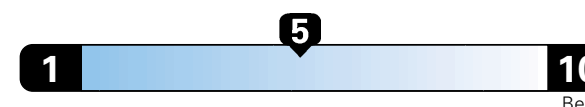

This vehicle emits 357 grams CO2 per mile. The best emits 0 grams per mile (tailpipe only). Producing and distributing fuel also creates emissions; learn more at fuelconomy.gov.

Actual results will vary for many reasons, including driving conditions and how you drive and maintain your vehicle. The average new vehicle gets 27 MPG and cost $7,000 to fuel over 5 years. Cost estimates are based on 15,000 miles per year at $2.55 per gallon. MPGe is miles per gasoline gallon equivalent. Vehicle emissions are a significant cause of climate change and smog.

fuelconomy.gov

Calculate personalized estimates and compare vehicles

Smartphone QR Code™

GOVERNMENT 5-STAR SAFETY RATINGS

This vehicle has not been rated by the government for frontal crash, side crash or rollover risk.

Source: National Highway Traffic Safety Administration (NHTSA)
www.safercar.gov or 1-888-327-4236

PARTS CONTENT INFORMATION

FOR VEHICLES IN THIS CARLINE:
U.S./CANADIAN PARTS CONTENT: 14%
MAJOR SOURCES OF FOREIGN PARTS CONTENT:

ITALY : 63%

NOTE: PARTS CONTENT DOES NOT INCLUDE FINAL ASSEMBLY, DISTRIBUTION, OR OTHER NON-PARTS COSTS.

FOR THIS VEHICLE:

FINAL ASSEMBLY POINT:

MELFI, ITALY

COUNTRY OF ORIGIN:

ENGINE: UNITED STATES

TRANSMISSION: UNITED STATES

VEHICLE PROTECTION
A PRODUCT OF FCA US LLC

Ask for Mopar Vehicle Protection for your vehicle. We Built It. We Back It.