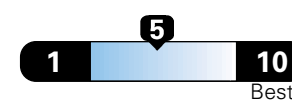

Smog Rating (tailpipe only)

This vehicle emits 357 grams CO2 per mile. The best emits 0 grams per mile (tailpipe only). Producing and distributing fuel also creates emissions; learn more at fuel economy.gov.

Actual results will vary for many reasons, including driving conditions and how you drive and maintain your vehicle. The average new vehicle gets 27 MPG and cost $7,000 to fuel over 5 years. Cost estimates are based on 15,000 miles per year at $2.55 per gallon. MPGe is miles per gasoline gallon equivalent. Vehicle emissions are a significant cause of climate change and smog.

fuel economy.gov

Calculate personalized estimates and compare vehicles