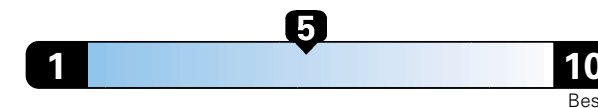

Fuel Economy and Environment

Gasoline Vehicle

Fuel Economy These estimates reflect new EPA methods beginning with 2017 models.
25 MPG **22** city **30** highway
 combined city/hwy
4.0 gallons per 100 miles

Small SUV 2WD range from 18 to 120 MPGe. The best vehicle rates 136 MPGe.

You spend \$750 in fuel costs over 5 years compared to the average new vehicle.

Annual fuel cost \$1,550

Fuel Economy & Greenhouse Gas Rating (tailpipe only)