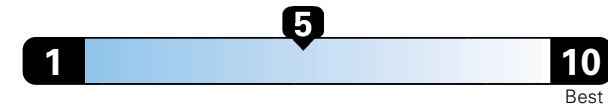

This vehicle emits 357 grams CO2 per mile. The best emits 0 grams per mile (tailpipe only). Producing and distributing fuel also creates emissions; learn more at fuel economy.gov.

Actual results will vary for many reasons, including driving conditions and how you drive and maintain your vehicle. The average new vehicle gets 27 MPG and cost $7,000 to fuel over 5 years. Cost estimates are based on 15,000 miles per year at $2.55 per gallon. MPGe is miles per gasoline gallon equivalent. Vehicle emissions are a significant cause of climate change and smog.

fuel economy.gov

Calculate personalized estimates and compare vehicles