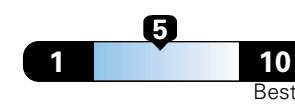

4.0 gallons per 100 miles

You spend

\$750

in fuel costs over 5 years compared to the average new vehicle.

Annual fuel cost

\$1,550

Fuel Economy & Greenhouse Gas Rating (tailpipe only)

Smog Rating (tailpipe only)