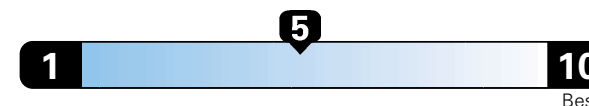

4.0 gallons per 100 miles

You spend

\$750

in fuel costs over 5 years compared to the average new vehicle.

Annual fuel cost

\$1,550

Fuel Economy & Greenhouse Gas Rating (tailpipe only)

Smog Rating (tailpipe only)