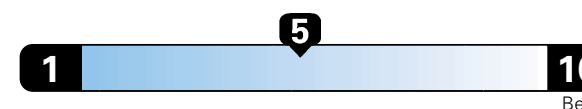

Small SUV 2WD range from 18 to 120 MPGe. The best vehicle rates 136 MPGe.

4.0 gallons per 100 miles

You spend

\$750

in fuel costs over 5 years compared to the average new vehicle.

Annual fuel cost

\$1,550

Fuel Economy & Greenhouse Gas Rating (tailpipe only)