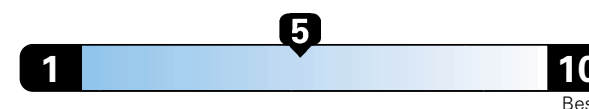

4.0 gallons per 100 miles

You spend

\$750

in fuel costs over 5 years compared to the average new vehicle.

Annual fuel cost

\$1,550

Fuel Economy & Greenhouse Gas Rating (tailpipe only)

Smog Rating (tailpipe only)