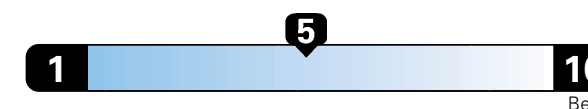

This vehicle emits 357 grams CO2 per mile. The best emits 0 grams per mile (tailpipe only). Producing and distributing fuel also creates emissions; learn more at fuel economy.gov.

Actual results will vary for many reasons, including driving conditions and how you drive and maintain your vehicle. The average new vehicle gets 27 MPG and cost $7,000 to fuel over 5 years. Cost estimates are based on 15,000 miles per year at $2.55 per gallon. MPGe is miles per gasoline gallon equivalent. Vehicle emissions are a significant cause of climate change and smog.

fuel economy.gov

Calculate personalized estimates and compare vehicles