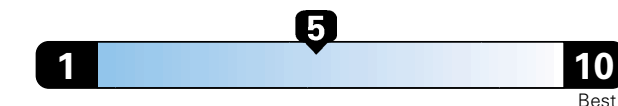

4.0 gallons per 100 miles

You spend

\$750

in fuel costs
over 5 years
compared to the
average new vehicle.

Annual fuel cost

\$1,550

Fuel Economy & Greenhouse Gas Rating (tailpipe only)

This vehicle emits 357 grams CO2 per mile. The best emits 0 grams per mile (tailpipe only). Producing and distributing fuel also creates emissions; learn more at fuel economy.gov.