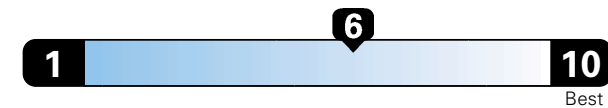

2019 MODEL YEAR

Jeep RENEGADE LATITUDE FWD

For more information visit: www.jeep.com
or call 1-877-IAM-JEEP

FCA US LLC

THIS VEHICLE IS MANUFACTURED TO MEET SPECIFIC UNITED STATES REQUIREMENTS. THIS VEHICLE IS NOT MANUFACTURED FOR SALE OR REGISTRATION OUTSIDE OF THE UNITED STATES.

MANUFACTURER'S SUGGESTED RETAIL PRICE OF THIS MODEL INCLUDING DEALER PREPARATION

Base Price: $24,125

JEOP RENEGADE LATITUDE 4X2
Exterior Color: Alpine White Clear-Coat Exterior Paint
Interior Color: Black Interior Colors
Interior: Deluxe Cloth High-Back Bucket Seats
Engine: 1.3L I4 Turbo MAir DI Engine w/ESS
Transmission: 9-Speed Automatic Transmission
STANDARD EQUIPMENT (UNLESS REPLACED BY OPTIONAL EQUIPMENT)

FUNCTIONAL/SAFETY FEATURES
Advanced Multistage Front Airbags
Supplemental Side-Curtain Front and Rear Airbags
Supplemental Front Seat-Mounted Side Airbags
Driver Inflatable Knee-Bolster Airbag
ParkView® Rear Back-Up Camera
4-Wheel Disc Anti-Lock Brakes
Electric Park Brake
Electronic Stability Control
Electronic Roll Mitigation
All Speed Traction Control
Cruise Control
Push-Button Start
Electric Power Steering
Capless Fuel-Fill
Daytime Running Lamp System
Hill Start Assist
Tire Pressure Monitoring Display
Rear Window Wiper / Washer
Variable Intermittent Windshield Wipers

INTERIOR FEATURES
Uconnect® 4 with 7-Inch Display
SiriusXM® with 1-Year Radio Sub Call 800-643-2112
Apple CarPlay®
Google Android Auto™
Media Hub (USB, Aux)
Integrated Voice Command with Bluetooth®
6-Speakers
A/C Auto Temperature Control with Dual Zone Control
Premium-Wrapped Steering Wheel
Steering Wheel Mounted Audio Controls