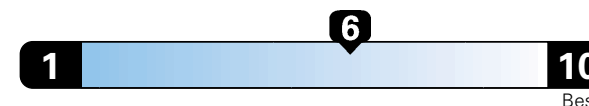

MANUFACTURER'S SUGGESTED RETAIL PRICE OF THIS MODEL INCLUDING DEALER PREPARATION

Base Price: \$23,875

JEOP RENEGADE LATITUDE 4X2
Exterior Color: Glacier Metallic Exterior Paint
Interior Color: Black Interior Colors
Interior: Premium Cloth Bucket Seats
Engine: 1.3L I4 Turbo MAir DI Engine w/ESS
Transmission: 9-Speed Automatic Transmission
STANDARD EQUIPMENT (UNLESS REPLACED BY OPTIONAL EQUIPMENT)
 FUNCTIONAL/SAFETY FEATURES

3.7 gallons per 100 miles

You spend

\$0

in fuel costs over 5 years compared to the average new vehicle.

Annual fuel cost \$1,400

Fuel Economy & Greenhouse Gas Rating (tailpipe only)

Smog Rating (tailpipe only)