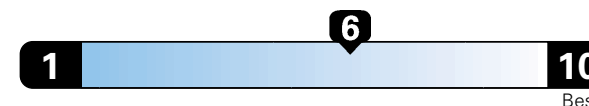

MANUFACTURER'S SUGGESTED RETAIL PRICE OF THIS MODEL INCLUDING DEALER PREPARATION

Base Price: \$23,875

JEOP RENEGADE LATITUDE 4X2
Exterior Color: Black Clear-Coat Exterior Paint
Interior Color: Black Interior Colors
Interior: Deluxe Cloth High-Back Bucket Seats
Engine: 1.3L I4 Turbo MAir DI Engine w/ESS
Transmission: 9-Speed Automatic Transmission

Fuel Economy and Environment

Gasoline Vehicle

Fuel Economy These estimates reflect new EPA methods beginning with 2017 models.
27 MPG
 combined city/hwy
24 city **32** highway
3.7 gallons per 100 miles

Small SUV 2WD range from 18 to 120 MPGe. The best vehicle rates 136 MPGe.

You spend \$0
in fuel costs over 5 years
 compared to the average new vehicle.

Annual fuel cost
\$1,400

Fuel Economy & Greenhouse Gas Rating (tailpipe only)

Smog Rating (tailpipe only)

This vehicle emits 328 grams CO2 per mile. The best emits 0 grams per mile (tailpipe only). Producing and distributing fuel also creates emissions; learn more at fuel economy.gov.