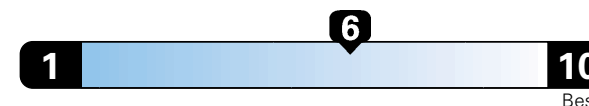

3.7 gallons per 100 miles

You spend

\$0

in fuel costs over 5 years compared to the average new vehicle.

Annual fuel cost

\$1,400

Fuel Economy & Greenhouse Gas Rating (tailpipe only)

Smog Rating (tailpipe only)