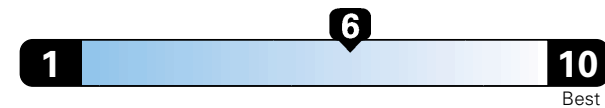

2019 MODEL YEAR

Jeep RENEGADE LATITUDE FWD

For more information visit: www.jeep.com
or call 1-877-IAM-JEEP

FCA US LLC

THIS VEHICLE IS MANUFACTURED TO MEET SPECIFIC UNITED STATES REQUIREMENTS. THIS VEHICLE IS NOT MANUFACTURED FOR SALE OR REGISTRATION OUTSIDE OF THE UNITED STATES.

MANUFACTURER'S SUGGESTED RETAIL PRICE OF THIS MODEL INCLUDING DEALER PREPARATION

Base Price: $24,125

JEOP RENEGADE LATITUDE 4X2
Exterior Color: Granite Crystal Metallic Clear-Coat Exterior Paint
Interior Color: Black Interior Colors
Interior: Deluxe Cloth High-Back Bucket Seats
Engine: 1.3L I4 Turbo MAir DI Engine w/ESS
Transmission: 9-Speed Automatic Transmission

STANDARD EQUIPMENT (UNLESS REPLACED BY OPTIONAL EQUIPMENT)

FUNCTIONAL/SAFETY FEATURES
Advanced Multistage Front Airbags
Supplemental Side-Curtain Front and Rear Airbags
Supplemental Front Seat-Mounted Side Airbags
Driver Inflatable Knee-Bolster Airbag
ParkView® Rear Back-Up Camera
4-Wheel Disc Anti-Lock Brakes
Electric Park Brake
Electronic Stability Control
Electronic Roll Mitigation
All Speed Traction Control
Cruise Control
Push-Button Start
Electric Power Steering
Capless Fuel-Fill
Daytime Running Lamp System
Hill Start Assist
Tire Pressure Monitoring Display
Rear Window Wiper / Washer
Variable Intermittent Windshield Wipers

INTERIOR FEATURES
Uconnect® 4 with 7-Inch Display
SiriusXM® with 1-Year Radio Sub Call 800-643-2112
Apple CarPlay®
Google Android Auto™
Media Hub (USB, Aux)
Integrated Voice Command with Bluetooth®
6-Speakers
A/C Auto Temperature Control with Dual Zone Control
Premium-Wrapped Steering Wheel
Steering Wheel Mounted Audio Controls

OPTIONAL EQUIPMENT (May Replace Standard Equipment)