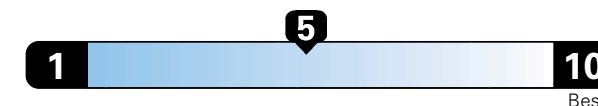

MANUFACTURER'S SUGGESTED RETAIL PRICE OF THIS MODEL INCLUDING DEALER PREPARATION

Base Price: \$23,875

JEOP RENEGADE LATITUDE 4X2
Exterior Color: Black Clear-Coat Exterior Paint
Interior Color: Black Interior Colors
Interior: Premium Cloth Bucket Seats
Engine: 2.4L I4 Zero Evap M-Air Engine
Transmission: 9-Speed Automatic Transmission
STANDARD EQUIPMENT (UNLESS REPLACED BY OPTIONAL EQUIPMENT)
 FUNCTIONAL/SAFETY FEATURES

4.0 gallons per 100 miles

You spend

\$750

in fuel costs over 5 years compared to the average new vehicle.

Annual fuel cost

\$1,550

Fuel Economy & Greenhouse Gas Rating (tailpipe only)

Smog Rating (tailpipe only)