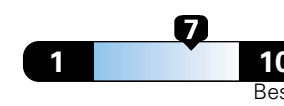

Smog Rating (tailpipe only)

This vehicle emits 357 grams CO2 per mile. The best emits 0 grams per mile (tailpipe only). Producing and distributing fuel also creates emissions; learn more at fuelconomy.gov.

Actual results will vary for many reasons, including driving conditions and how you drive and maintain your vehicle. The average new vehicle gets 27 MPG and cost $7,000 to fuel over 5 years. Cost estimates are based on 15,000 miles per year at $2.55 per gallon. MPGe is miles per gasoline gallon equivalent. Vehicle emissions are a significant cause of climate change and smog.

fuelconomy.gov

Calculate personalized estimates and compare vehicles