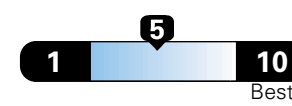

4.0 gallons per 100 miles

You spend

\$750

in fuel costs over 5 years compared to the average new vehicle.

Annual fuel cost
\$1,550

Fuel Economy & Greenhouse Gas Rating (tailpipe only)

Smog Rating (tailpipe only)