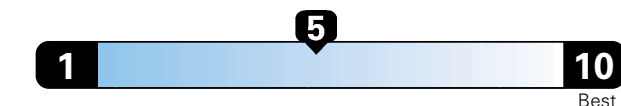

2019 MODEL YEAR

Jeep RENEGADE LATITUDE FWD

For more information visit: www.jeep.com
or call 1-877-IAM-JEEP

FCA US LLC

THIS VEHICLE IS MANUFACTURED TO MEET SPECIFIC UNITED STATES REQUIREMENTS. THIS VEHICLE IS NOT MANUFACTURED FOR SALE OR REGISTRATION OUTSIDE OF THE UNITED STATES.

MANUFACTURER'S SUGGESTED RETAIL PRICE OF THIS MODEL INCLUDING DEALER PREPARATION

Base Price: $23,875

JEOP RENEGADE LATITUDE 4X2
Exterior Color: Glacier Metallic Exterior Paint
Interior Color: Black Interior Colors
Interior: Premium Cloth Bucket Seats
Engine: 2.4L I4 Zero Evap M-Air Engine
Transmission: 9-Speed Automatic Transmission
STANDARD EQUIPMENT (UNLESS REPLACED BY OPTIONAL EQUIPMENT)
FUNCTIONAL/SAFETY FEATURES

- Advanced Multistage Front Airbags
- Supplemental Side-Curtain Front and Rear Airbags
- Supplemental Front Seat-Mounted Side Airbags
- Driver Inflatable Knee-Bolster Airbag
- ParkView® Rear Back-Up Camera
- 4-Wheel Disc Anti-Lock Brakes
- Electric Park Brake
- Electronic Stability Control
- Electronic Roll Mitigation
- All Speed Traction Control
- Cruise Control
- Push-Button Start
- Electric Power Steering
- Capless Fuel-Fill
- Daytime Running Lamp System
- Hill Start Assist
- Tire Pressure Monitoring Display
- Rear Window Wiper / Washer
- Variable Intermittent Windshield Wipers

1. INTERIOR FEATURES
2. Uconnect® 4 with 7-Inch Display
   - SiriusXM® with 1-Year Radio Sub Call 800-643-2112
   - Apple CarPlay®
   - Google Android Auto™
   - Media Hub (USB, Aux)
   - Integrated Voice Command with Bluetooth®
   - 6-Speakers
   - A/C Auto Temperature Control with Dual Zone Control
   - Premium-Wrapped Steering Wheel
   - Steering Wheel Mounted Audio Controls
   - Tilt / Telescope Steering Column
   - Rear 60/40 Folding Seat
   - Sun Visors with Illuminated Vanity Mirrors
   - Height Adjust Load Floor