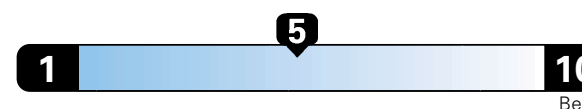

4.0 gallons per 100 miles

You spend

\$750

in fuel costs over 5 years compared to the average new vehicle.

Annual fuel cost

\$1,550

Fuel Economy & Greenhouse Gas Rating (tailpipe only)

Smog Rating (tailpipe only)