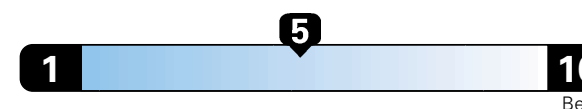

4.0 gallons per 100 miles

You spend

\$750

in fuel costs over 5 years compared to the average new vehicle.

Annual fuel cost

\$1,550

Fuel Economy & Greenhouse Gas Rating (tailpipe only)

This vehicle emits 357 grams CO2 per mile. The best emits 0 grams per mile (tailpipe only). Producing and distributing fuel also creates emissions; learn more at fuelconomy.gov.