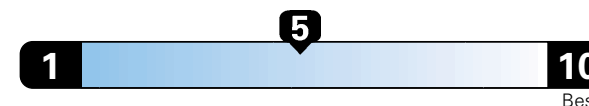

MANUFACTURER'S SUGGESTED RETAIL PRICE OF THIS MODEL INCLUDING DEALER PREPARATION

Base Price: \$24,125

JEOP RENEGADE LATITUDE 4X2
Exterior Color: Glacier Metallic Exterior Paint
Interior Color: Black Interior Colors
Interior: Premium Cloth Bucket Seats
Engine: 2.4L I4 Zero Evap M-Air Engine
Transmission: 9-Speed Automatic Transmission
STANDARD EQUIPMENT (UNLESS REPLACED BY OPTIONAL EQUIPMENT)
 FUNCTIONAL/SAFETY FEATURES

4.0 gallons per 100 miles

You spend

\$750

in fuel costs over 5 years compared to the average new vehicle.

Annual fuel cost \$1,550

Fuel Economy & Greenhouse Gas Rating (tailpipe only)

Smog Rating (tailpipe only)