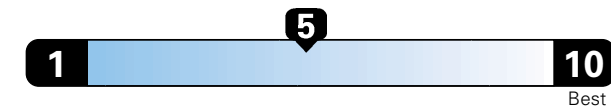

This vehicle emits 357 grams CO2 per mile. The best emits 0 grams per mile (tailpipe only). Producing and distributing fuel also creates emissions; learn more at fuel economy.gov.

Actual results will vary for many reasons, including driving conditions and how you drive and maintain your vehicle. The average new vehicle gets 27 MPG and cost $7,000 to fuel over 5 years. Cost estimates are based on 15,000 miles per year at $2.55 per gallon. MPGe is miles per gasoline gallon equivalent. Vehicle emissions are a significant cause of climate change and smog.

fuel economy.gov

Calculate personalized estimates and compare vehicles