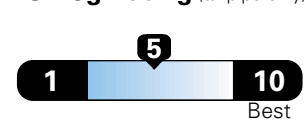

Smog Rating (tailpipe only)

This vehicle emits 357 grams CO2 per mile. The best emits 0 grams per mile (tailpipe only). Producing and distributing fuel also creates emissions; learn more at fuel economy.gov.

Actual results will vary for many reasons, including driving conditions and how you drive and maintain your vehicle. The average new vehicle gets 27 MPG and cost $7,000 to fuel over 5 years. Cost estimates are based on 15,000 miles per year at $2.55 per gallon. MPGe is miles per gasoline gallon equivalent. Vehicle emissions are a significant cause of climate change and smog.

fuel economy.gov

Calculate personalized estimates and compare vehicles