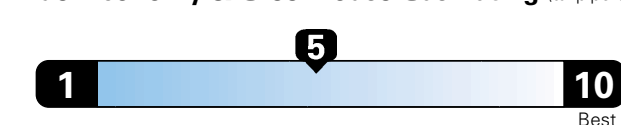

2019 MODEL YEAR

Jeep RENEGADE LATITUDE FWD

For more information visit: www.jeep.com
or call 1-877-IAM-JEEP

FCA US LLC

THIS VEHICLE IS MANUFACTURED TO MEET SPECIFIC UNITED STATES REQUIREMENTS. THIS VEHICLE IS NOT MANUFACTURED FOR SALE OR REGISTRATION OUTSIDE OF THE UNITED STATES.

MANUFACTURER'S SUGGESTED RETAIL PRICE OF THIS MODEL INCLUDING DEALER PREPARATION

Base Price: $24,125

JEOP RENEGADE LATITUDE 4X2
Exterior Color: Bikini Metallic Clear-Coat Exterior Paint
Interior Color: Black Interior Colors
Interior: Premium Cloth Bucket Seats
Engine: 2.4L I4 Zero Evap M-Air Engine
Transmission: 9-Speed Automatic Transmission
STANDARD EQUIPMENT (UNLESS REPLACED BY OPTIONAL EQUIPMENT)
FUNCTIONAL/SAFETY FEATURES

- Advanced Multistage Front Airbags
- Supplemental Side-Curtain Front and Rear Airbags
- Supplemental Front Seat-Mounted Side Airbags
- Driver Inflatable Knee-Bolster Airbag
- ParkView® Rear Back-Up Camera
- 4-Wheel Disc Anti-Lock Brakes
- Electric Park Brake
- Electronic Stability Control
- Electronic Roll Mitigation
- All Speed Traction Control
- Cruise Control
- Push-Button Start
- Electric Power Steering
- Capless Fuel-Fill
- Daytime Running Lamp System
- Hill Start Assist
- Tire Pressure Monitoring Display
- Rear Window Wiper / Washer
- Variable Intermittent Windshield Wipers

- INTERIOR FEATURES
- Uconnect® 4 with 7-Inch Display
- SiriusXM® with 1-Year Radio Sub Call 800-643-2112
- Apple CarPlay®
- Google Android Auto™
- Media Hub (USB, Aux)
- Integrated Voice Command with Bluetooth®
- 6-Speakers
- A/C Auto Temperature Control with Dual Zone Control
- Premium-Wrapped Steering Wheel
- Steering Wheel Mounted Audio Controls
- Tilt / Telescope Steering Column
- Rear 60/40 Folding Seat
- Sun Visors with Illuminated Vanity Mirrors
- Height Adjust Load Floor