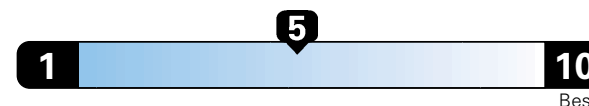

This vehicle emits 357 grams CO2 per mile. The best emits 0 grams per mile (tailpipe only). Producing and distributing fuel also creates emissions; learn more at fuelconomy.gov.

Actual results will vary for many reasons, including driving conditions and how you drive and maintain your vehicle. The average new vehicle gets 27 MPG and cost $7,000 to fuel over 5 years. Cost estimates are based on 15,000 miles per year at $2.55 per gallon. MPGe is miles per gasoline gallon equivalent. Vehicle emissions are a significant cause of climate change and smog.

fuelconomy.gov

Calculate personalized estimates and compare vehicles