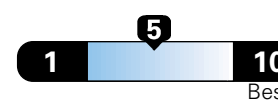

Fuel Economy and Environment

Gasoline Vehicle

Fuel Economy These estimates reflect new EPA methods beginning with 2017 models.
25 MPG
 combined city/hwy
4.0 gallons per 100 miles
 22 city 30 highway

Small SUV 2WD range from 18 to 120 MPGe. The best vehicle rates 136 MPGe.

You spend \$750
 in fuel costs over 5 years compared to the average new vehicle.

Annual fuel cost \$1,550

Fuel Economy & Greenhouse Gas Rating (tailpipe only)

Smog Rating (tailpipe only)

This vehicle emits 357 grams CO2 per mile. The best emits 0 grams per mile (tailpipe only). Producing and distributing fuel also creates emissions; learn more at fuelconomy.gov.