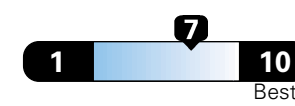

This vehicle emits 357 grams CO2 per mile. The best emits 0 grams per mile (tailpipe only). Producing and distributing fuel also creates emissions; learn more at fuelconomy.gov.

Actual results will vary for many reasons, including driving conditions and how you drive and maintain your vehicle. The average new vehicle gets 27 MPG and cost $7,000 to fuel over 5 years. Cost estimates are based on 15,000 miles per year at $2.55 per gallon. MPGe is miles per gasoline gallon equivalent. Vehicle emissions are a significant cause of climate change and smog.

fuelconomy.gov

Calculate personalized estimates and compare vehicles