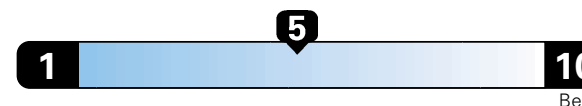

This vehicle emits 357 grams CO2 per mile. The best emits 0 grams per mile (tailpipe only). Producing and distributing fuel also creates emissions; learn more at fuelconomy.gov.

Actual results will vary for many reasons, including driving conditions and how you drive and maintain your vehicle. The average new vehicle gets 27 MPG and cost $7,000 to fuel over 5 years. Cost estimates are based on 15,000 miles per year at $2.55 per gallon. MPGe is miles per gasoline gallon equivalent. Vehicle emissions are a significant cause of climate change and smog.

fuelconomy.gov

Calculate personalized estimates and compare vehicles