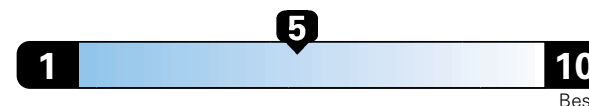

MANUFACTURER'S SUGGESTED RETAIL PRICE OF THIS MODEL INCLUDING DEALER PREPARATION

Base Price: \$23,875

JEOP RENEGADE LATITUDE 4X2
Exterior Color: Granite Crystal Metallic Clear-Coat Exterior Paint
Interior Color: Black Interior Colors
Interior: Premium Cloth Bucket Seats
Engine: 2.4L I4 Zero Evap M-Air Engine
Transmission: 9-Speed Automatic Transmission
STANDARD EQUIPMENT (UNLESS REPLACED BY OPTIONAL EQUIPMENT)
 FUNCTIONAL/SAFETY FEATURES

Fuel Economy and Environment

Gasoline Vehicle

Fuel Economy These estimates reflect new EPA methods beginning with 2017 models.
25 MPG
 combined city/hwy
 22 city 30 highway
4.0 gallons per 100 miles

Small SUV 2WD range from 18 to 120 MPGe. The best vehicle rates 136 MPGe.

You spend \$750
 in fuel costs over 5 years compared to the average new vehicle.

Annual fuel cost \$1,550

Fuel Economy & Greenhouse Gas Rating (tailpipe only)

Smog Rating (tailpipe only)

This vehicle emits 357 grams CO2 per mile. The best emits 0 grams per mile (tailpipe only). Producing and distributing fuel also creates emissions; learn more at fuel economy.gov.