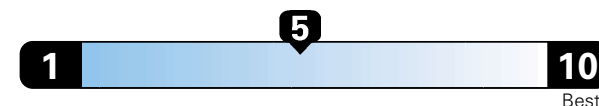

4.0 gallons per 100 miles

You spend

\$750

in fuel costs over 5 years compared to the average new vehicle.

Annual fuel cost

\$1,550

Fuel Economy & Greenhouse Gas Rating (tailpipe only)

Smog Rating (tailpipe only)