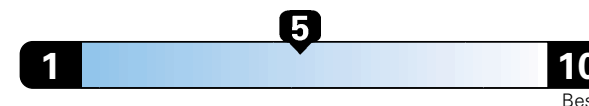

2019 MODEL YEAR

Jeep RENEGADE LATITUDE FWD

For more information visit: www.jeep.com
or call 1-877-IAM-JEEP

FCA US LLC

THIS VEHICLE IS MANUFACTURED TO MEET SPECIFIC UNITED STATES REQUIREMENTS. THIS VEHICLE IS NOT MANUFACTURED FOR SALE OR REGISTRATION OUTSIDE OF THE UNITED STATES.

MANUFACTURER'S SUGGESTED RETAIL PRICE OF THIS MODEL INCLUDING DEALER PREPARATION

Base Price: **$23,875**

JEEP RENEGADE LATITUDE 4X2

Exterior Color: Granite Crystal Metallic Clear-Coat Exterior Paint

Interior Color: Black Interior Colors

Interior: Deluxe Cloth High-Back Bucket Seats

Engine: 2.4L I4 Zero Evap M-Air Engine

Transmission: 9-Speed Automatic Transmission

STANDARD EQUIPMENT (UNLESS REPLACED BY OPTIONAL EQUIPMENT)

FUNCTIONAL/SAFETY FEATURES

- Advanced Multistage Front Airbags
- Supplemental Side-Curtain Front and Rear Airbags
- Supplemental Front Seat-Mounted Side Airbags
- Driver Inflatable Knee-Bolster Airbag
- ParkView® Rear Back-Up Camera
- 4-Wheel Disc Anti-Lock Brakes
- Electric Park Brake
- Electronic Stability Control
- Electronic Roll Mitigation
- All Speed Traction Control
- Cruise Control
- Push-Button Start
- Electric Power Steering
- Capless Fuel-Fill
- Daytime Running Lamp System
- Hill Start Assist
- Tire Pressure Monitoring Display
- Rear Window Wiper / Washer
- Variable Intermittent Windshield Wipers

INTERIOR FEATURES