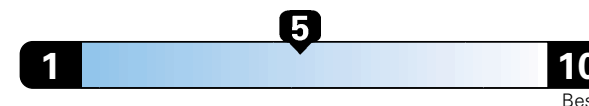

2019 MODEL YEAR

Jeep® RENEGADE LATITUDE FWD

For more information visit: www.jeep.com
or call 1-877-IAM-JEEP

FCA US LLC

THIS VEHICLE IS MANUFACTURED TO MEET SPECIFIC UNITED STATES REQUIREMENTS. THIS VEHICLE IS NOT MANUFACTURED FOR SALE OR REGISTRATION OUTSIDE OF THE UNITED STATES.

MANUFACTURER'S SUGGESTED RETAIL PRICE OF THIS MODEL INCLUDING DEALER PREPARATION

Base Price: $23,875

JEOP RENEGADE LATITUDE 4X2
Exterior Color: Colorado Red Clear-Coat Exterior Paint
Interior Color: Black Interior Colors
Interior: Premium Cloth Bucket Seats
Engine: 2.4L I4 Zero Evap M-Air Engine
Transmission: 9-Speed Automatic Transmission
STANDARD EQUIPMENT (UNLESS REPLACED BY OPTIONAL EQUIPMENT)
FUNCTIONAL/SAFETY FEATURES

- Advanced Multistage Front Airbags
- Supplemental Side-Curtain Front and Rear Airbags
- Supplemental Front Seat-Mounted Side Airbags
- Driver Inflatable Knee-Bolster Airbag
- ParkView® Rear Back-Up Camera
- 4-Wheel Disc Anti-Lock Brakes
- Electric Park Brake
- Electronic Stability Control
- Electronic Roll Mitigation
- All Speed Traction Control
- Cruise Control
- Push-Button Start
- Electric Power Steering
- Capless Fuel-Fill
- Daytime Running Lamp System
- Hill Start Assist
- Tire Pressure Monitoring Display
- Rear Window Wiper / Washer
- Variable Intermittent Windshield Wipers
- INTERIOR FEATURES
- Uconnect® 4 with 7-Inch Display
- SiriusXM® with 1-Year Radio Sub Call 800-643-2112
- Apple CarPlay®
- Google Android Auto™
- Media Hub (USB, Aux)
- Integrated Voice Command with Bluetooth®
- 6-Speakers
- A/C Auto Temperature Control with Dual Zone Control
- Premium-Wrapped Steering Wheel
- Steering Wheel Mounted Audio Controls
- Tilt / Telescope Steering Column
- Rear 60/40 Folding Seat
- Sun Visors with Illuminated Vanity Mirrors
- Height Adjust Load Floor