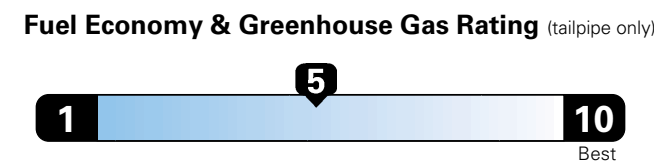

This vehicle emits 357 grams CO2 per mile. The best emits 0 grams per mile (tailpipe only). Producing and distributing fuel also creates emissions; learn more at fuel economy.gov.

Actual results will vary for many reasons, including driving conditions and how you drive and maintain your vehicle. The average new vehicle gets 27 MPG and cost $7,000 to fuel over 5 years. Cost estimates are based on 15,000 miles per year at $2.55 per gallon. MPGe is miles per gasoline gallon equivalent. Vehicle emissions are a significant cause of climate change and smog.

fuel economy.gov

Calculate personalized estimates and compare vehicles

GOVERNMENT 5-STAR SAFETY RATINGS

This vehicle has not been rated by the government for frontal crash, side crash or rollover risk.

Source: National Highway Traffic Safety Administration (NHTSA)
www.safercar.gov or 1-888-327-4236

PARTS CONTENT INFORMATION

FOR VEHICLES IN THIS CARLINE:
U.S./CANADIAN PARTS CONTENT: 14%
MAJOR SOURCES OF FOREIGN PARTS CONTENT:

ITALY : 63%
NOTE: PARTS CONTENT DOES NOT INCLUDE FINAL ASSEMBLY, DISTRIBUTION, OR OTHER NON-PARTS COSTS.

FOR THIS VEHICLE:
FINAL ASSEMBLY POINT:
MELFI, ITALY
COUNTRY OF ORIGIN:
ENGINE: UNITED STATES
TRANSMISSION: UNITED STATES

VEHICLE PROTECTION
A PRODUCT OF FCA US LLC

Ask for Mopar Vehicle Protection for your vehicle. We Built It. We Back It.