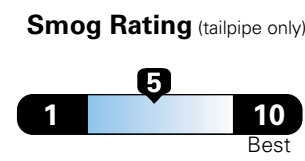

This vehicle emits 357 grams CO2 per mile. The best emits 0 grams per mile (tailpipe only). Producing and distributing fuel also creates emissions; learn more at fuel economy.gov.

Actual results will vary for many reasons, including driving conditions and how you drive and maintain your vehicle. The average new vehicle gets 27 MPG and cost $7,000 to fuel over 5 years. Cost estimates are based on 15,000 miles per year at $2.55 per gallon. MPGe is miles per gasoline gallon equivalent. Vehicle emissions are a significant cause of climate change and smog.

fuel economy.gov

Calculate personalized estimates and compare vehicles