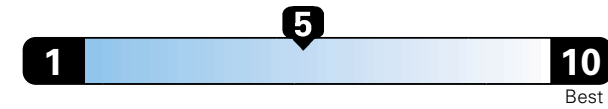

2019 MODEL YEAR

Jeep® RENEGADE LATITUDE FWD

For more information visit: www.jeep.com
or call 1-877-IAM-JEEP

FCA US LLC

THIS VEHICLE IS MANUFACTURED TO MEET SPECIFIC UNITED STATES REQUIREMENTS. THIS VEHICLE IS NOT MANUFACTURED FOR SALE OR REGISTRATION OUTSIDE OF THE UNITED STATES.

MANUFACTURER'S SUGGESTED RETAIL PRICE OF THIS MODEL INCLUDING DEALER PREPARATION

Base Price: $24,125

JEOP RENEGADE LATITUDE 4X2
Exterior Color: Granite Crystal Metallic Clear-Coat Exterior Paint
Interior Color: Black Interior Colors
Interior: Deluxe Cloth High-Back Bucket Seats
Engine: 2.4L I4 Zero Evap M-Air Engine
Transmission: 9-Speed Automatic Transmission
STANDARD EQUIPMENT (UNLESS REPLACED BY OPTIONAL EQUIPMENT)
FUNCTIONAL/SAFETY FEATURES

Advanced Multistage Front Airbags
Supplemental Side-Curtain Front and Rear Airbags
Supplemental Front Seat-Mounted Side Airbags
Driver Inflatable Knee-Bolster Airbag
ParkView® Rear Back-Up Camera
4-Wheel Disc Anti-Lock Brakes
Electric Park Brake
Electronic Stability Control
Electronic Roll Mitigation
All Speed Traction Control
Cruise Control
Push-Button Start
Electric Power Steering
Capless Fuel-Fill
Daytime Running Lamp System
Hill Start Assist
Tire Pressure Monitoring Display
Rear Window Wiper / Washer
Variable Intermittent Windshield Wipers