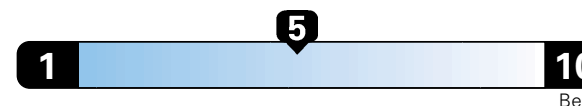

This vehicle emits 357 grams CO2 per mile. The best emits 0 grams per mile (tailpipe only). Producing and distributing fuel also creates emissions; learn more at fuel economy.gov.

Actual results will vary for many reasons, including driving conditions and how you drive and maintain your vehicle. The average new vehicle gets 27 MPG and cost $7,000 to fuel over 5 years. Cost estimates are based on 15,000 miles per year at $2.55 per gallon. MPGe is miles per gasoline gallon equivalent. Vehicle emissions are a significant cause of climate change and smog.

fuel economy.gov

Calculate personalized estimates and compare vehicles