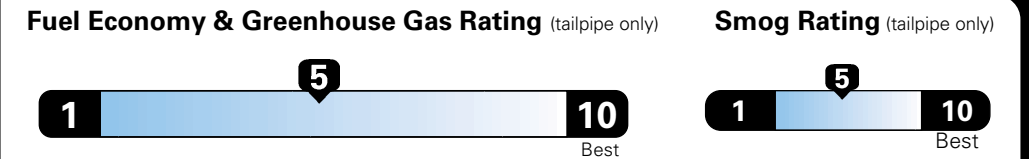

MANUFACTURER'S SUGGESTED RETAIL PRICE OF THIS MODEL INCLUDING DEALER PREPARATION

Base Price: \$24,125

JEOP RENEGADE LATITUDE 4X2
Exterior Color: Jetset Blue Clear-Coat Exterior Paint
Interior Color: Black Interior Colors
Interior: Premium Cloth Bucket Seats
Engine: 2.4L I4 Zero Evap M-Air Engine
Transmission: 9-Speed Automatic Transmission
STANDARD EQUIPMENT (UNLESS REPLACED BY OPTIONAL EQUIPMENT)
 FUNCTIONAL/SAFETY FEATURES

For more information visit: www.jeep.com
 or call 1-877-IAM-JEEP

FCA US LLC

Fuel Economy and Environment

Gasoline Vehicle

Fuel Economy These estimates reflect new EPA methods beginning with 2017 models.
25 MPG **22** city **30** highway
 combined city/hwy
4.0 gallons per 100 miles

Small SUV 2WD range from 18 to 120 MPGe. The best vehicle rates 136 MPGe.

You spend \$750
in fuel costs over 5 years
 compared to the average new vehicle.

Annual fuel cost \$1,550

This vehicle emits 357 grams CO2 per mile. The best emits 0 grams per mile (tailpipe only). Producing and distributing fuel also creates emissions; learn more at fuel economy.gov.