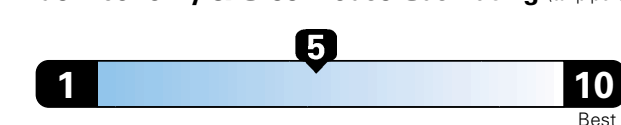

2019 MODEL YEAR

Jeep RENEGADE LATITUDE FWD

For more information visit: www.jeep.com
or call 1-877-IAM-JEEP

FCA US LLC

THIS VEHICLE IS MANUFACTURED TO MEET SPECIFIC UNITED STATES REQUIREMENTS. THIS VEHICLE IS NOT MANUFACTURED FOR SALE OR REGISTRATION OUTSIDE OF THE UNITED STATES.

MANUFACTURER'S SUGGESTED RETAIL PRICE OF THIS MODEL INCLUDING DEALER PREPARATION

Base Price: $24,125

JEOP RENEGADE LATITUDE 4X2
Exterior Color: Black Clear-Coat Exterior Paint
Interior Color: Black Interior Colors
Interior: Premium Cloth Bucket Seats
Engine: 2.4L I4 Zero Evap M-Air Engine
Transmission: 9-Speed Automatic Transmission
STANDARD EQUIPMENT (UNLESS REPLACED BY OPTIONAL EQUIPMENT)
FUNCTIONAL/SAFETY FEATURES

- Advanced Multistage Front Airbags
- Supplemental Side-Curtain Front and Rear Airbags
- Supplemental Front Seat-Mounted Side Airbags
- Driver Inflatable Knee-Bolster Airbag
- ParkView® Rear Back-Up Camera
- 4-Wheel Disc Anti-Lock Brakes
- Electric Park Brake
- Electronic Stability Control
- Electronic Roll Mitigation
- All Speed Traction Control
- Cruise Control
- Push-Button Start
- Electric Power Steering
- Capless Fuel-Fill
- Daytime Running Lamp System
- Hill Start Assist
- Tire Pressure Monitoring Display
- Rear Window Wiper / Washer
- Variable Intermittent Windshield Wipers
- INTERIOR FEATURES
- Uconnect® 4 with 7-Inch Display
- SiriusXM® with 1-Year Radio Sub Call 800-643-2112
- Apple CarPlay®
- Google Android Auto™
- Media Hub (USB, Aux)
- Integrated Voice Command with Bluetooth®
- 6-Speakers
- A/C Auto Temperature Control with Dual Zone Control
- Premium-Wrapped Steering Wheel
- Steering Wheel Mounted Audio Controls
- Tilt / Telescope Steering Column
- Rear 60/40 Folding Seat
- Sun Visors with Illuminated Vanity Mirrors
- Height Adjust Load Floor