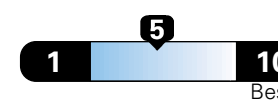

Smog Rating (tailpipe only)

This vehicle emits 357 grams CO2 per mile. The best emits 0 grams per mile (tailpipe only). Producing and distributing fuel also creates emissions; learn more at fuel economy.gov.

Actual results will vary for many reasons, including driving conditions and how you drive and maintain your vehicle. The average new vehicle gets 27 MPG and cost $7,000 to fuel over 5 years. Cost estimates are based on 15,000 miles per year at $2.55 per gallon. MPGe is miles per gasoline gallon equivalent. Vehicle emissions are a significant cause of climate change and smog.

fuel economy.gov

Calculate personalized estimates and compare vehicles