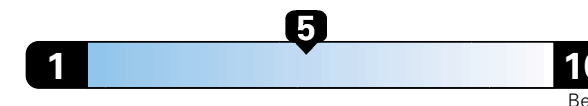

2019 MODEL YEAR

Jeep® RENEGADE LATITUDE FWD

For more information visit: www.jeep.com
or call 1-877-IAM-JEEP

FCA US LLC

THIS VEHICLE IS MANUFACTURED TO MEET SPECIFIC UNITED STATES REQUIREMENTS. THIS VEHICLE IS NOT MANUFACTURED FOR SALE OR REGISTRATION OUTSIDE OF THE UNITED STATES.

MANUFACTURER'S SUGGESTED RETAIL PRICE OF THIS MODEL INCLUDING DEALER PREPARATION

Base Price: $23,875

JEOP RENEGADE LATITUDE 4X2
Exterior Color: Granite Crystal Metallic Clear-Coat Exterior Paint
Interior Color: Black Interior Colors
Interior: Premium Cloth Bucket Seats
Engine: 2.4L I4 Zero Evap M-Air Engine
Transmission: 9-Speed Automatic Transmission
STANDARD EQUIPMENT (UNLESS REPLACED BY OPTIONAL EQUIPMENT)
FUNCTIONAL/SAFETY FEATURES

- Advanced Multistage Front Airbags
- Supplemental Side-Curtain Front and Rear Airbags
- Supplemental Front Seat-Mounted Side Airbags
- Driver Inflatable Knee-Bolster Airbag
- ParkView® Rear Back-Up Camera
- 4-Wheel Disc Anti-Lock Brakes
- Electric Park Brake
- Electronic Stability Control
- Electronic Roll Mitigation
- All Speed Traction Control
- Cruise Control
- Push-Button Start
- Electric Power Steering
- Capless Fuel-Fill
- Daytime Running Lamp System
- Hill Start Assist
- Tire Pressure Monitoring Display
- Rear Window Wiper / Washer
- Variable Intermittent Windshield Wipers

1. INTERIOR FEATURES
2. Uconnect® 4 with 7-Inch Display
   - SiriusXM® with 1-Year Radio Sub Call 800-643-2112
   - Apple CarPlay®
   - Google Android Auto™
   - Media Hub (USB, Aux)
   - Integrated Voice Command with Bluetooth®
   - 6-Speakers
   - A/C Auto Temperature Control with Dual Zone Control
   - Premium-Wrapped Steering Wheel
   - Steering Wheel Mounted Audio Controls
   - Tilt / Telescope Steering Column
   - Rear 60/40 Folding Seat
   - Sun Visors with Illuminated Vanity Mirrors
   - Height Adjust Load Floor