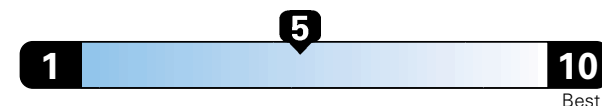

4.0 gallons per 100 miles

You spend

\$750

in fuel costs over 5 years compared to the average new vehicle.

Annual fuel cost

\$1,550

Fuel Economy & Greenhouse Gas Rating (tailpipe only)

Smog Rating (tailpipe only)