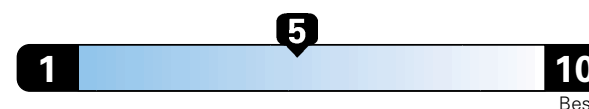

4.0 gallons per 100 miles

You spend

\$750

in fuel costs over 5 years compared to the average new vehicle.

Annual fuel cost

\$1,550

Fuel Economy & Greenhouse Gas Rating (tailpipe only)

Smog Rating (tailpipe only)