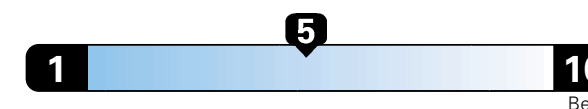

MANUFACTURER'S SUGGESTED RETAIL PRICE OF THIS MODEL INCLUDING DEALER PREPARATION

Base Price: \$23,875

JEOP RENEGADE LATITUDE 4X2
Exterior Color: Granite Crystal Metallic Clear-Coat Exterior Paint
Interior Color: Black Interior Colors
Interior: Premium Cloth Bucket Seats
Engine: 2.4L I4 Zero Evap M-Air Engine
Transmission: 9-Speed Automatic Transmission
STANDARD EQUIPMENT (UNLESS REPLACED BY OPTIONAL EQUIPMENT)
 FUNCTIONAL/SAFETY FEATURES

Fuel Economy and Environment

Gasoline Vehicle

Fuel Economy These estimates reflect new EPA methods beginning with 2017 models.
25 MPG
 combined city/hwy
 22 city 30 highway

Small SUV 2WD range from 18 to 120 MPGe. The best vehicle rates 136 MPGe.

4.0 gallons per 100 miles

You spend \$750
 in fuel costs over 5 years compared to the average new vehicle.

Annual fuel cost \$1,550

Fuel Economy & Greenhouse Gas Rating (tailpipe only)

Smog Rating (tailpipe only)