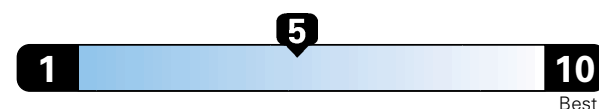

4.0 gallons per 100 miles

You spend

\$750

in fuel costs over 5 years compared to the average new vehicle.

Annual fuel cost

\$1,550

Fuel Economy & Greenhouse Gas Rating (tailpipe only)

Smog Rating (tailpipe only)