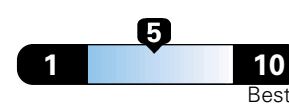

4.0 gallons per 100 miles

You spend

\$750

in fuel costs over 5 years compared to the average new vehicle.

Annual fuel cost

\$1,550

Fuel Economy & Greenhouse Gas Rating (tailpipe only)

Smog Rating (tailpipe only)