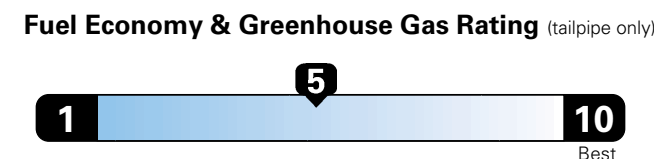

This vehicle emits 357 grams CO2 per mile. The best emits 0 grams per mile (tailpipe only). Producing and distributing fuel also creates emissions; learn more at fuel economy.gov.

Actual results will vary for many reasons, including driving conditions and how you drive and maintain your vehicle. The average new vehicle gets 27 MPG and cost $7,000 to fuel over 5 years. Cost estimates are based on 15,000 miles per year at $2.55 per gallon. MPGe is miles per gasoline gallon equivalent. Vehicle emissions are a significant cause of climate change and smog.

fuel economy.gov

Calculate personalized estimates and compare vehicles

GOVERNMENT 5-STAR SAFETY RATINGS

This vehicle has not been rated by the government for frontal crash, side crash or rollover risk.

Source: National Highway Traffic Safety Administration (NHTSA)
www.safercar.gov or 1-888-327-4236

PARTS CONTENT INFORMATION

FOR VEHICLES IN THIS CARLINE:
U.S./CANADIAN PARTS CONTENT: 14%
MAJOR SOURCES OF FOREIGN PARTS CONTENT:

ITALY : 63%

NOTE: PARTS CONTENT DOES NOT INCLUDE FINAL ASSEMBLY, DISTRIBUTION, OR OTHER NON-PARTS COSTS.

FOR THIS VEHICLE:

FINAL ASSEMBLY POINT:
MELFI, ITALY

COUNTRY OF ORIGIN:

ENGINE: UNITED STATES

TRANSMISSION: UNITED STATES

VEHICLE PROTECTION
A PRODUCT OF FCA US LLC

Ask for Mopar Vehicle Protection for your vehicle. We Built It. We Back It.