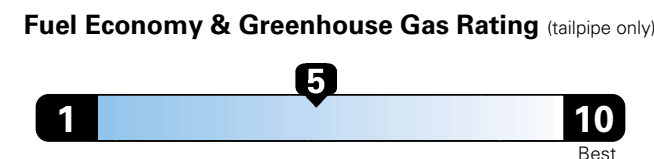

This vehicle emits 357 grams CO2 per mile. The best emits 0 grams per mile (tailpipe only). Producing and distributing fuel also creates emissions; learn more at fuel economy.gov.

Actual results will vary for many reasons, including driving conditions and how you drive and maintain your vehicle. The average new vehicle gets 27 MPG and cost $7,000 to fuel over 5 years. Cost estimates are based on 15,000 miles per year at $2.55 per gallon. MPGe is miles per gasoline gallon equivalent. Vehicle emissions are a significant cause of climate change and smog.

fuel economy.gov

Calculate personalized estimates and compare vehicles

GOVERNMENT 5-STAR SAFETY RATINGS

This vehicle has not been rated by the government for frontal crash, side crash or rollover risk.

Source: National Highway Traffic Safety Administration (NHTSA)
www.safercar.gov or 1-888-327-4236

PARTS CONTENT INFORMATION

FOR VEHICLES IN THIS CARLINE:
U.S./CANADIAN PARTS CONTENT: 14%
MAJOR SOURCES OF FOREIGN PARTS CONTENT:

ITALY : 63%
NOTE: PARTS CONTENT DOES NOT INCLUDE FINAL ASSEMBLY, DISTRIBUTION, OR OTHER NON-PARTS COSTS.

FOR THIS VEHICLE:
FINAL ASSEMBLY POINT:
MELFI, ITALY
COUNTRY OF ORIGIN:
ENGINE: UNITED STATES
TRANSMISSION: UNITED STATES

VEHICLE PROTECTION
A PRODUCT OF FCA US LLC

Ask for Mopar Vehicle Protection for your vehicle. We Built It. We Back It.