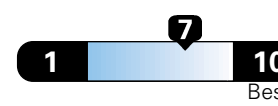

4.0 gallons per 100 miles

You spend \$750
 in fuel costs over 5 years compared to the average new vehicle.

Annual fuel cost \$1,550

Fuel Economy & Greenhouse Gas Rating (tailpipe only)

Smog Rating (tailpipe only)