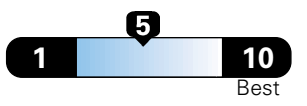

Actual results will vary for many reasons, including driving conditions and how you drive and maintain your vehicle. The average new vehicle gets 27 MPG and cost $7,000 to fuel over 5 years. Cost estimates are based on 15,000 miles per year at $2.55 per gallon. MPGe is miles per gasoline gallon equivalent. Vehicle emissions are a significant cause of climate change and smog.

fuel economy.gov

Calculate personalized estimates and compare vehicles