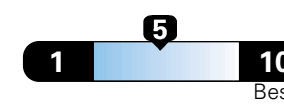

MANUFACTURER'S SUGGESTED RETAIL PRICE OF THIS MODEL INCLUDING DEALER PREPARATION

Base Price: \$23,875

JEOP RENEGADE LATITUDE 4X2
Exterior Color: Jetset Blue Clear-Coat Exterior Paint
Interior Color: Black Interior Colors
Interior: Premium Cloth Bucket Seats
Engine: 2.4L I4 Zero Evap M-Air Engine
Transmission: 9-Speed Automatic Transmission
STANDARD EQUIPMENT (UNLESS REPLACED BY OPTIONAL EQUIPMENT)
 FUNCTIONAL/SAFETY FEATURES

Fuel Economy and Environment

Gasoline Vehicle

Fuel Economy These estimates reflect new EPA methods beginning with 2017 models.
25 MPG
 combined city/hwy
4.0 gallons per 100 miles
 22 city 30 highway

Small SUV 2WD range from 18 to 120 MPGe. The best vehicle rates 136 MPGe.

You spend \$750
 in fuel costs over 5 years compared to the average new vehicle.

Annual fuel cost \$1,550

Fuel Economy & Greenhouse Gas Rating (tailpipe only)

Smog Rating (tailpipe only)

This vehicle emits 357 grams CO2 per mile. The best emits 0 grams per mile (tailpipe only). Producing and distributing fuel also creates emissions; learn more at fuelconomy.gov.